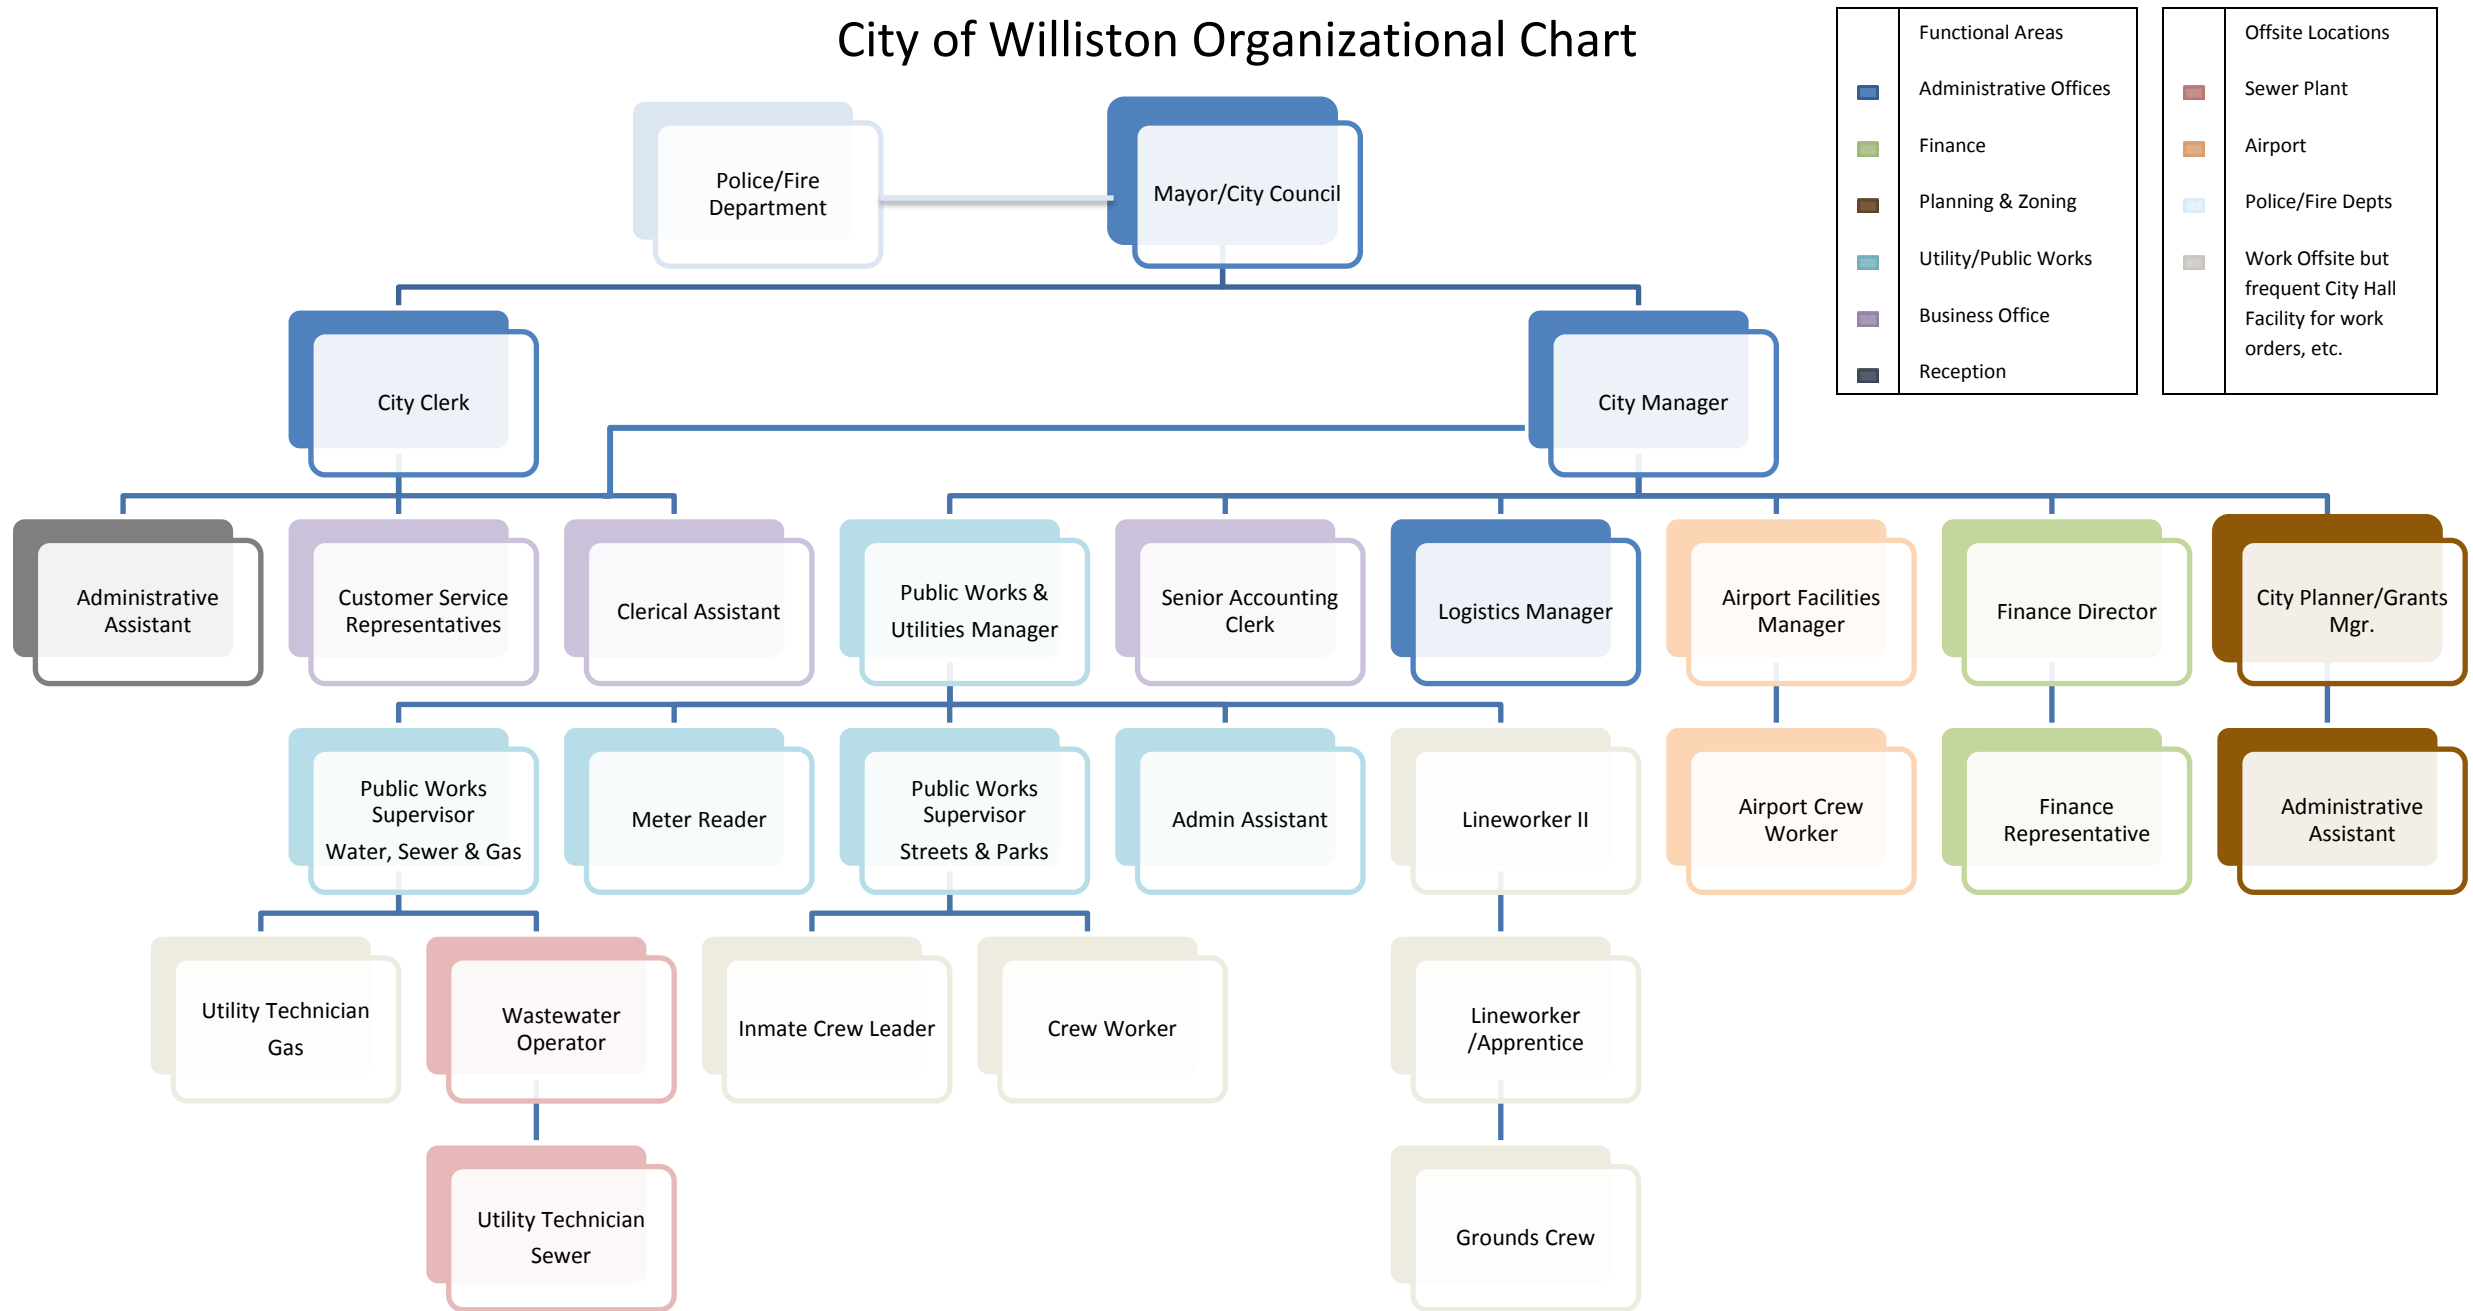

# City of Williston Organizational Chart

Functional Areas	
<span style="color: blue;">■</span>	Administrative Offices
<span style="color: green;">■</span>	Finance
<span style="color: brown;">■</span>	Planning & Zoning
<span style="color: teal;">■</span>	Utility/Public Works
<span style="color: purple;">■</span>	Business Office
<span style="color: grey;">■</span>	Reception

Offsite Locations	
<span style="color: red;">■</span>	Sewer Plant
<span style="color: orange;">■</span>	Airport
<span style="color: lightblue;">■</span>	Police/Fire Depts
<span style="color: grey;">■</span>	Work Offsite but frequent City Hall Facility for work orders, etc.